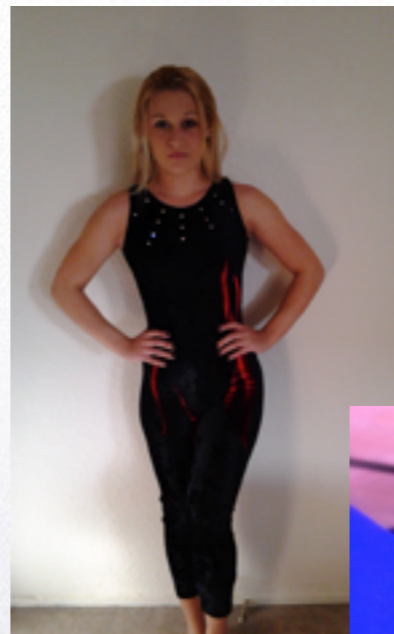

Mid-Size Acts

10-20

- Multi red long sleeve - hole (12 small / med adults - 5 wrap skirt)
- Fringe leotards
 - Orange fringe - 14 of varying sizes both adult and child
 - Green fringe with keyhole sides - 5 (4 adult & 1 child size)
 - Also in bag 5 matching green vests, 4 small adult green lycra pants and 4 pair large adult green lycra pants

Mid Size Acts

10-20

- Green leotard w/ribbon appliques - matching male unitards (Adult sizes with two child size)
- Tan leotard w/stripe applique and matching black male unitard
- Black/red 'jazz' rip effect leotards/unitards (all adult sizes)
- Bright color halter leotards with swirl applique - 18 leos both children and adult sizes
- 15 Neon pink high waist shorts used in show with black/white polka dot tie crop top

Mid Size Acts

10-20

- 12 'Whoville' leotards - 2 adult sizes - 2 male ensemble - 8 child sizes (male white pants with suspenders/top, child size skort leotards)
- 14 Long sleeve neon leotards various colors - adult sizes - with 13 shiny pants to match (or not match!) - adult sizes
- Black cotton lycra 'heart' leotards with red back waist applique & ribbons (mostly child sizes with a couple adult sizes)
- 18 pair black/fuschia leggings (2 adult sizes, all other children)

Mid Size Acts

10-20

- 20 blue crushed velvet biketards/ leotards (mostly biketards) - 11 with silver card applique - adult sizes with only 1 child size
- Blue sparkle keyhole leotards - 9 child , 7 adult, 1 small adult unitards, 4 long sleeve unitards
- 12 Black unitards with flame applique - adult & child
- 12 velvet tank leotards / 11 lycra MALE tank leotards with dysmorphic shape applique