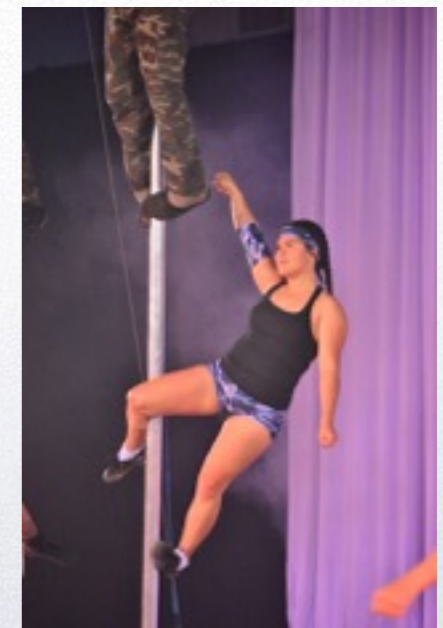

- 17 asymmetrical navy blue mesh skirts (2 medium child, 5 large child, 7 small adult, 3 medium adult)

- 14 blue camouflage shorts (mostly adult size) along with 8 green camouflage tee shirts (child sizes) and a couple green camouflage pants